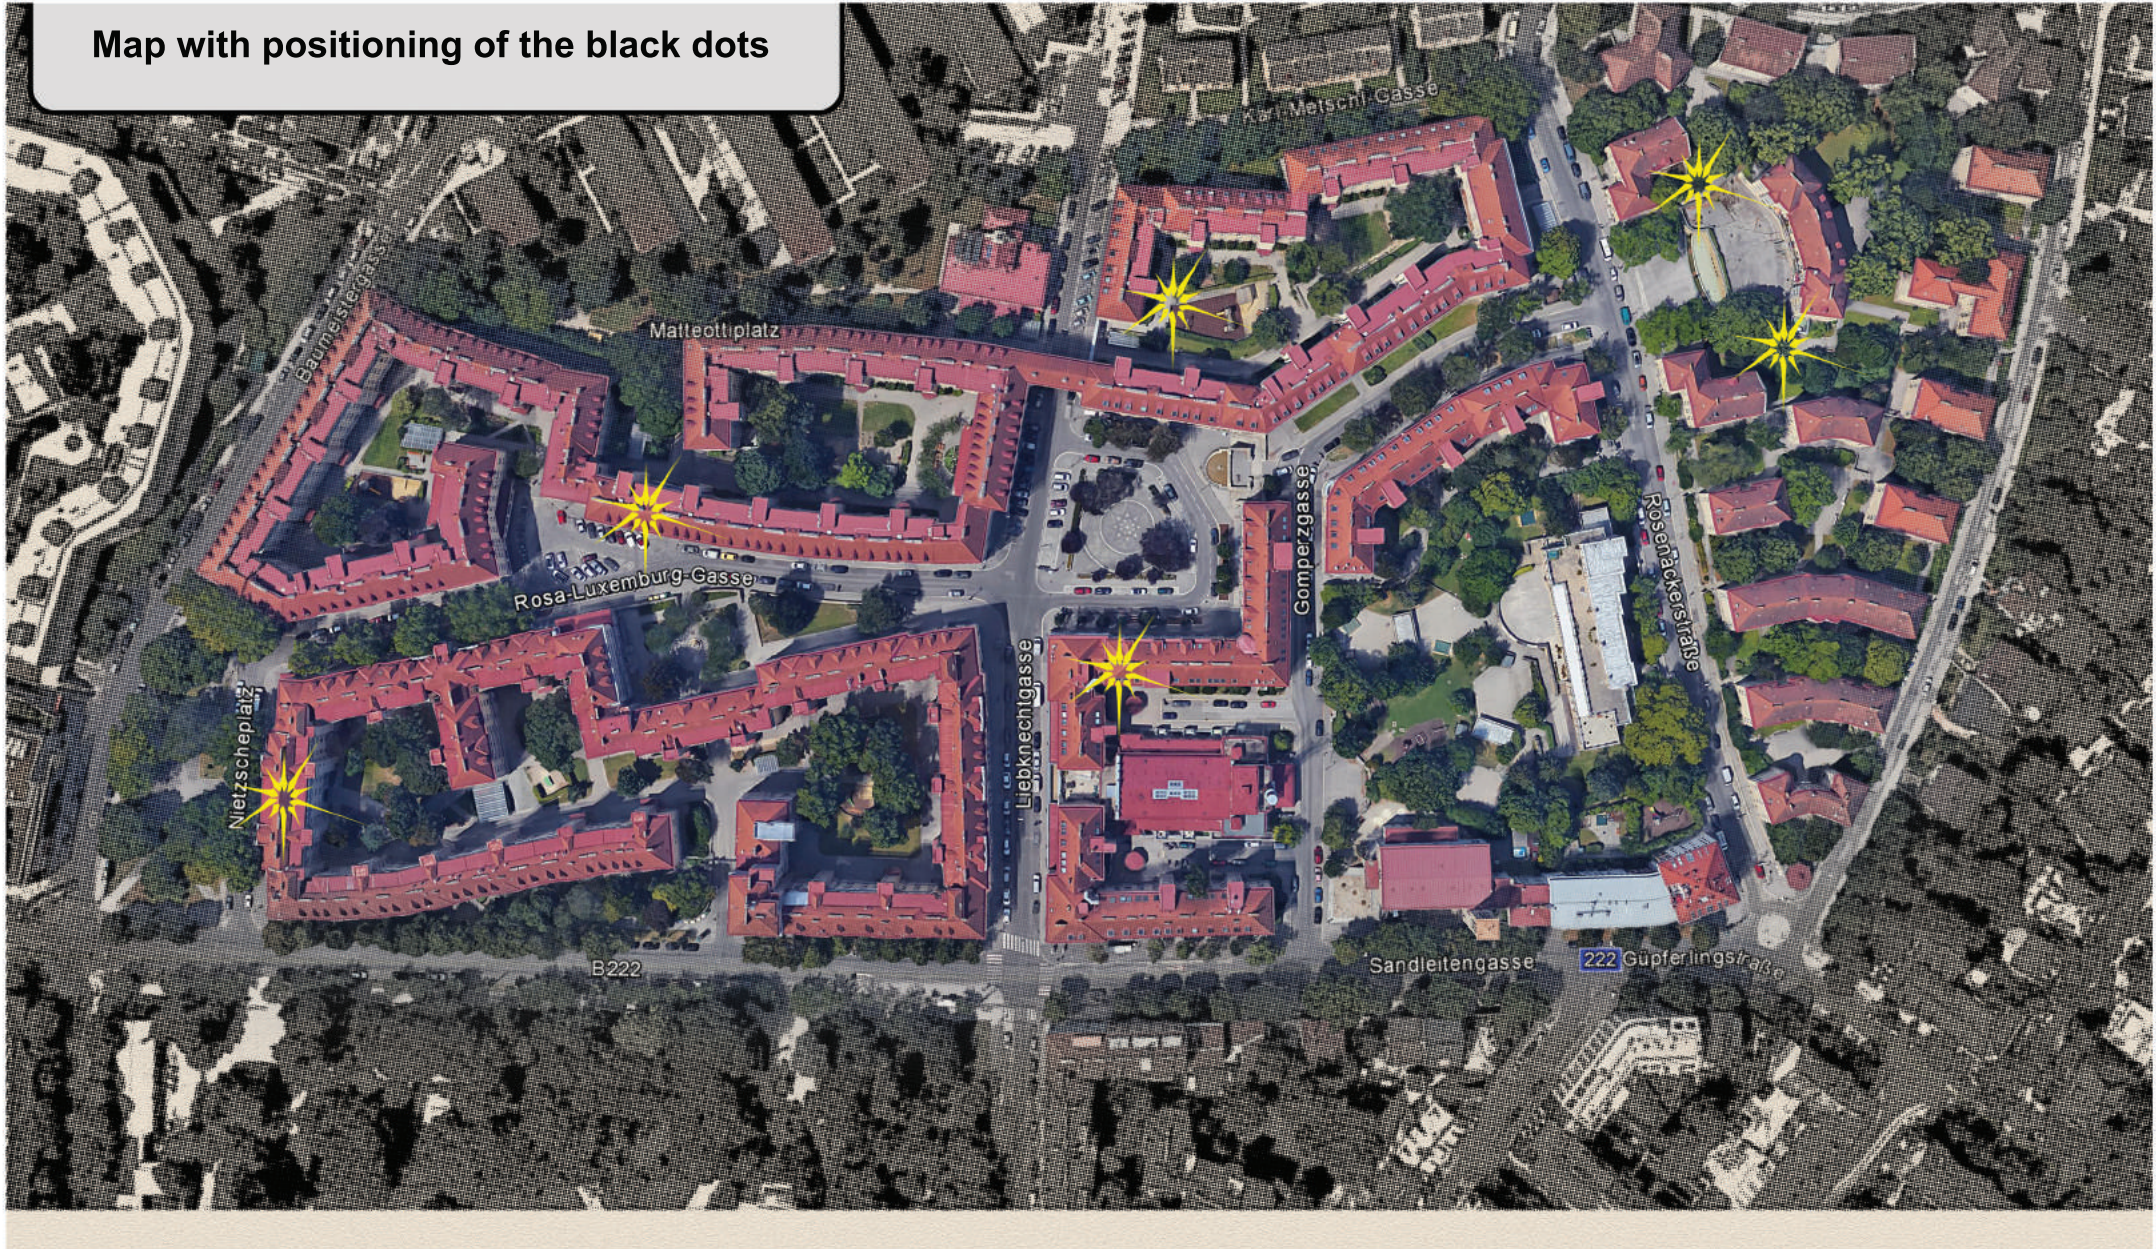

## Part 1 Black Dots

Map with positioning of the black dots

Part 2 Self defense course

## Part 3 Light warriors (Modeling)

Light warriors during the day

Light warriors during the night

DARK AND UNPLEASANT PARTS OF SANDLETTEN ARE MARKED WITH BLACK DOTS, AND A SELF DEFENSE COURSE WAS OFFERED TO THE PEOPLE OF SANDLETTEN.