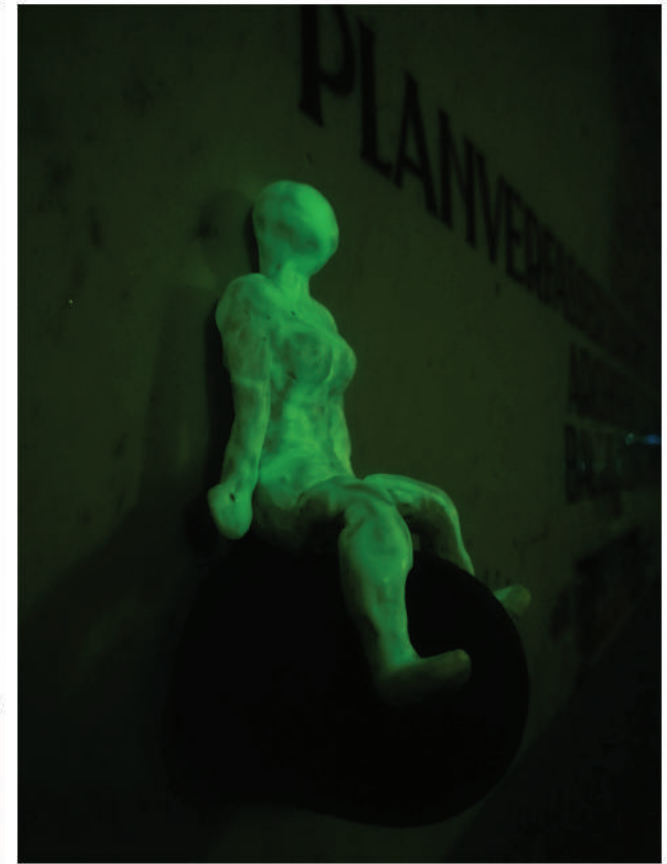

## Part 3 Light warriors (Modeling)

Light warriors during the day

Light warriors during the night

DARK AND UNPLEASANT PARTS OF SANDLETTEN ARE MARKED WITH BLACK DOTS, AND A SELF DEFENSE COURSE WAS OFFERED TO THE PEOPLE OF SANDLETTEN.